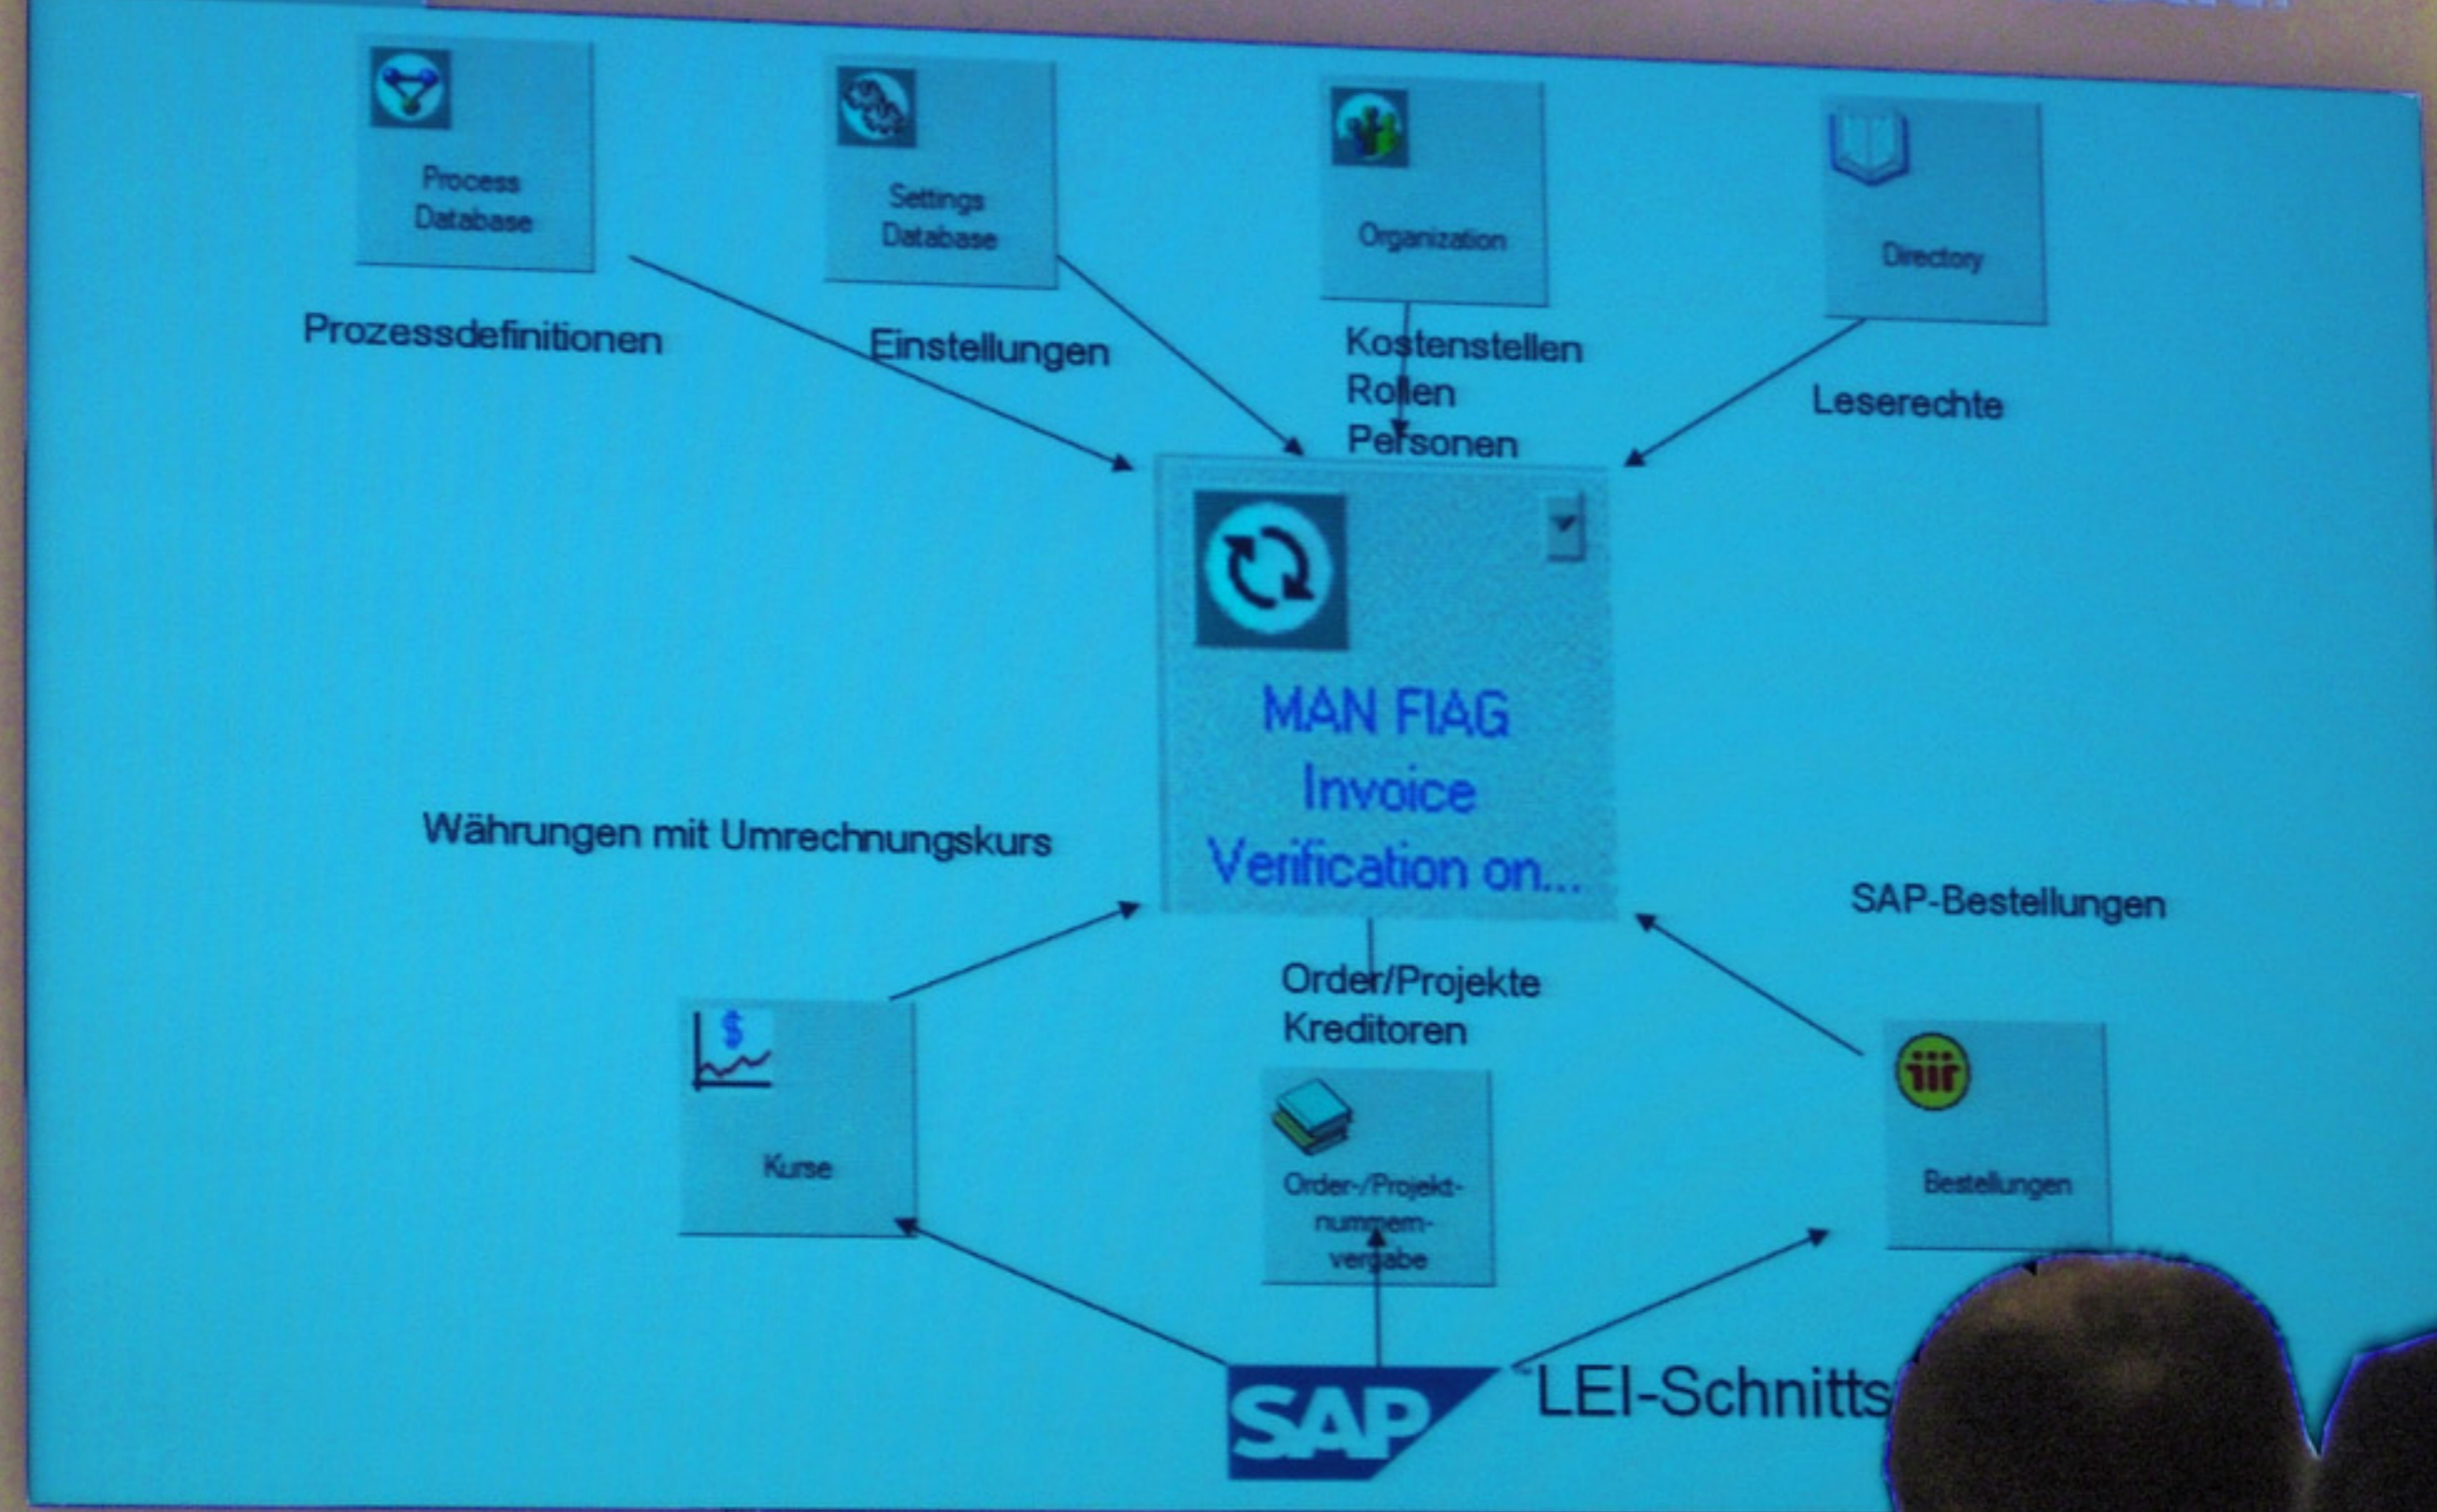

ON DEMAND BUSINESS

DB2 Updates

DB2 Access Translation for Character Data

LMBCS -> UCS2 (Domino)
UCS2 -> UTF8 (XA)

Datenbankstruktur Notes

MAN Ferrostaal AG Bereich Groupware

Eingangsrechnung

A man in a dark suit is standing at a podium on the left side of the stage, facing the audience.