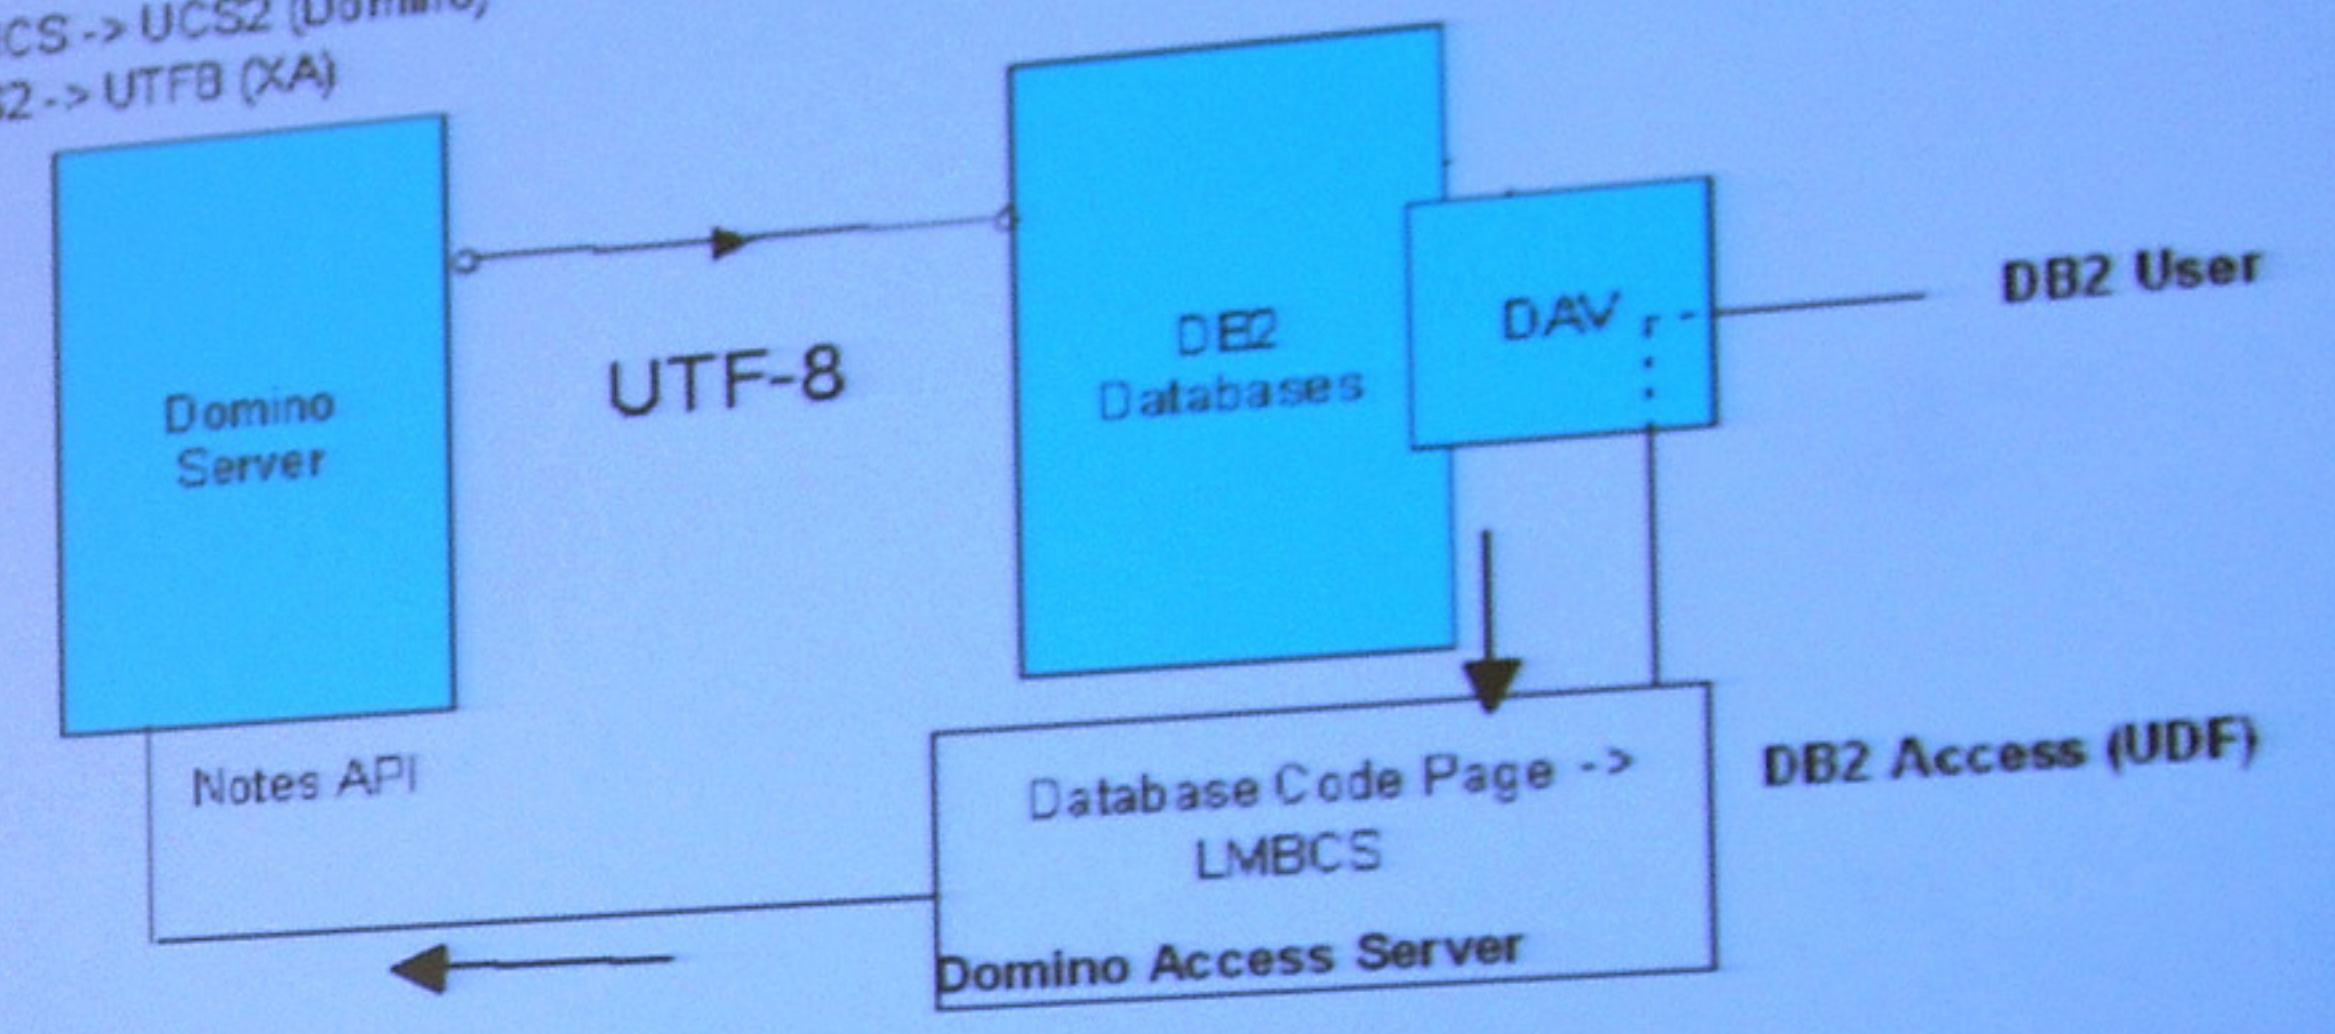

Upper Floor

Conference Rooms
IBM Lotus Experts Lab ▲

Press ▲

Conference Halls
Blauer Saal ▲
Bonatz Saal ▲
Roter Saal ▲

Ground Floor

Welcome desk ▲

Exhibition Showcase ▲

Glashalle ▲
Keynotes Speeches ▲

ON DEMAND BUSINESS

DB2 Updates

DB2 Access Translation for Character Data

LMBCS -> UCS2 (Domino)
UCS2 -> UTF8 (XA)

Datenbankstruktur Notes

MAN Ferrostaal AG Bereich Groupware

Eingangsrechnung

A man in a dark suit is standing at a podium on the left side of the stage, facing the audience.